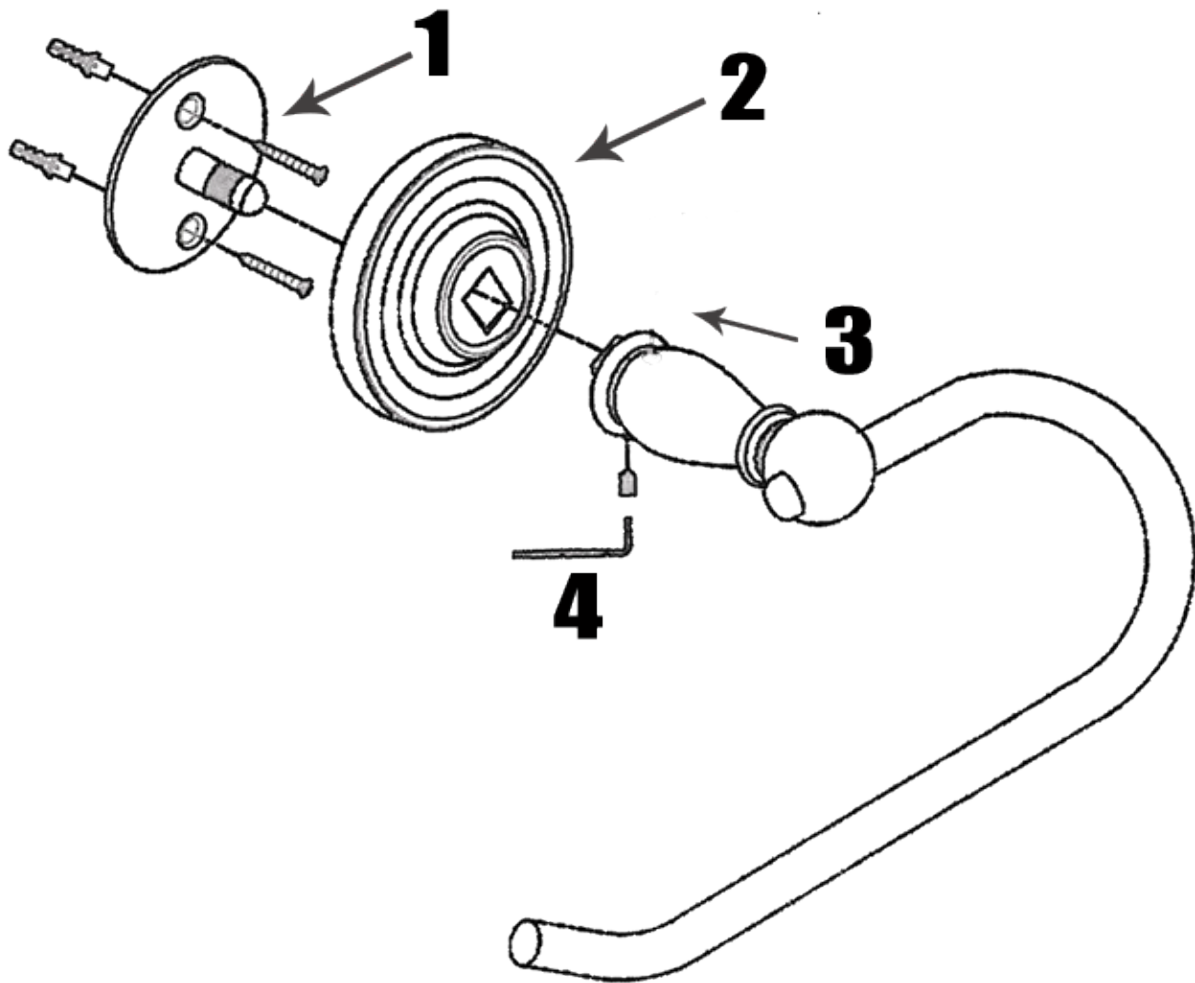

Rusticware

INSTALLATION INSTRUCTIONS

EURO TISSUE HOLDER

Rusticware • 10545 S. Memorial • Tulsa, OK 74133 • www.rusticware.com • 866-369-7878

1. Install the mounting plate and post to wall with the two wall anchors and screws.
2. Slide the decorative plate over the mounting post.
3. Slide the tissue holder post onto the mounting post.
4. Secure tissue holder by tightening the small set screw on the neck of the post with the included allen wrench.